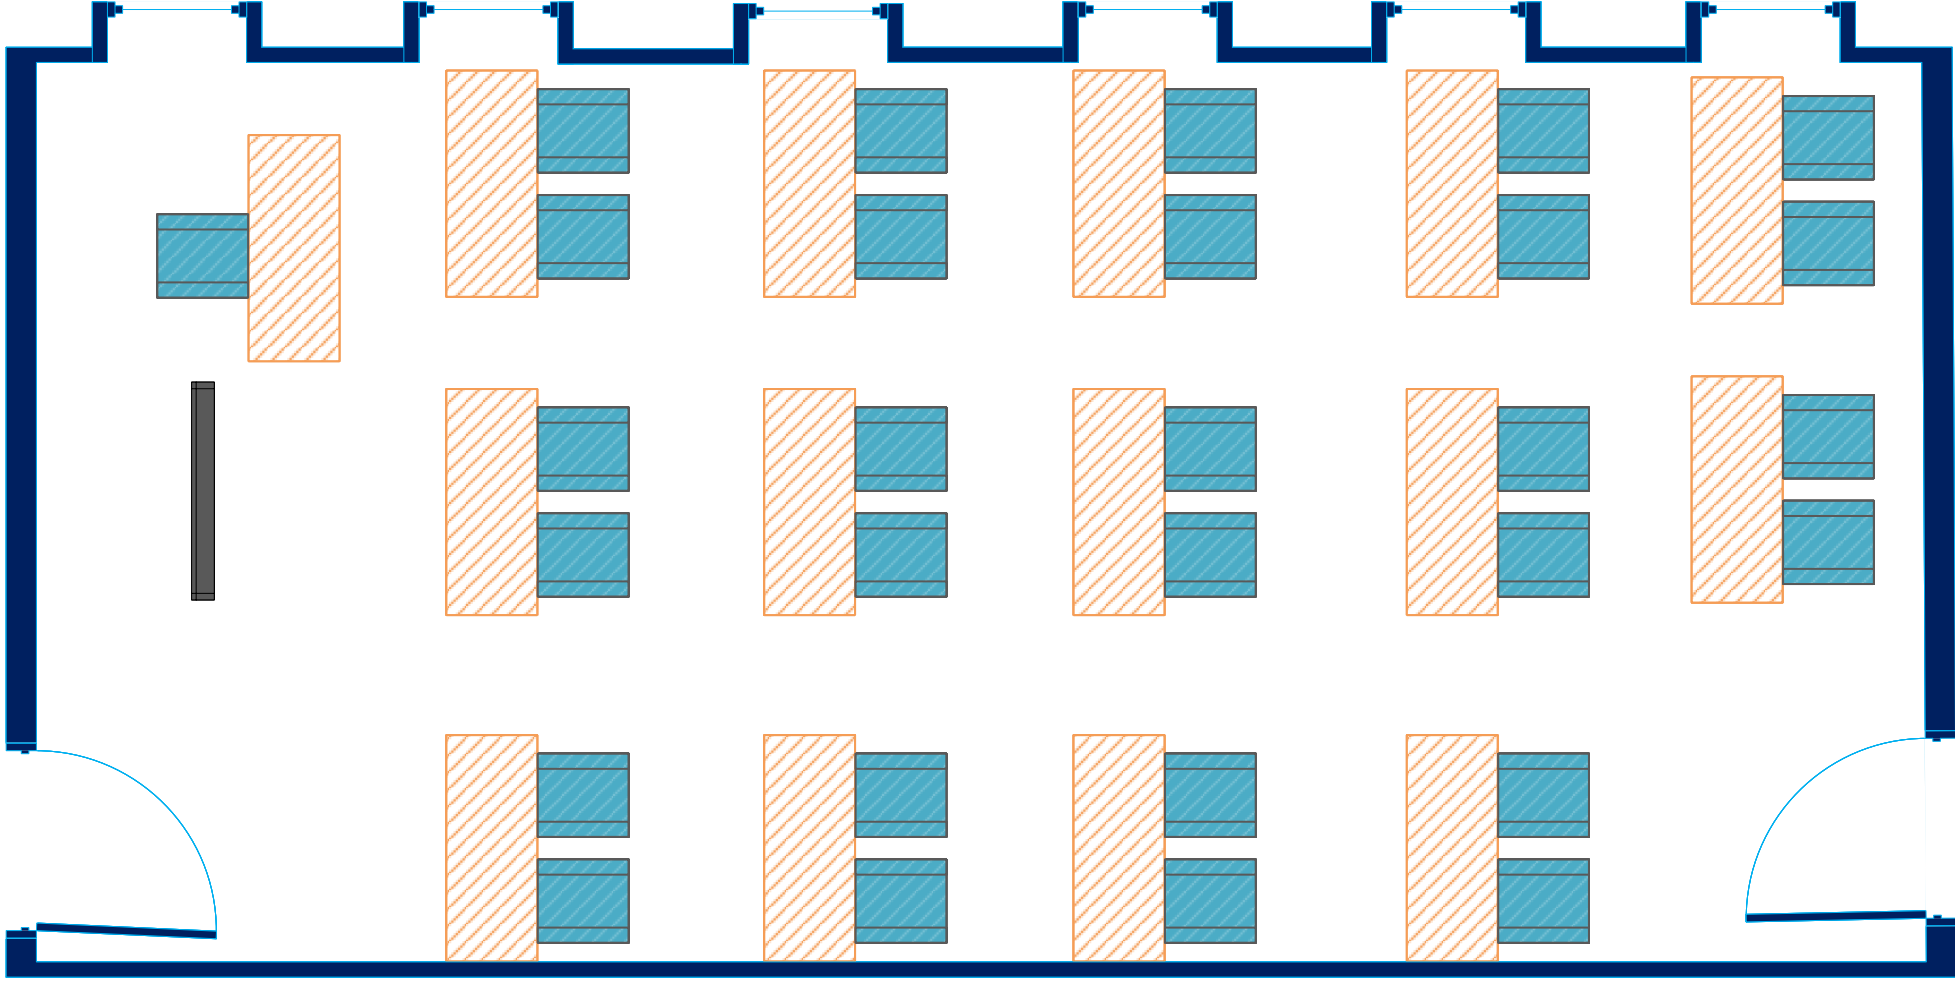

# Ford Seminar 1 Maximum Setups

U Shape x28

Boardroom x32

Classroom x24

Theatre x64