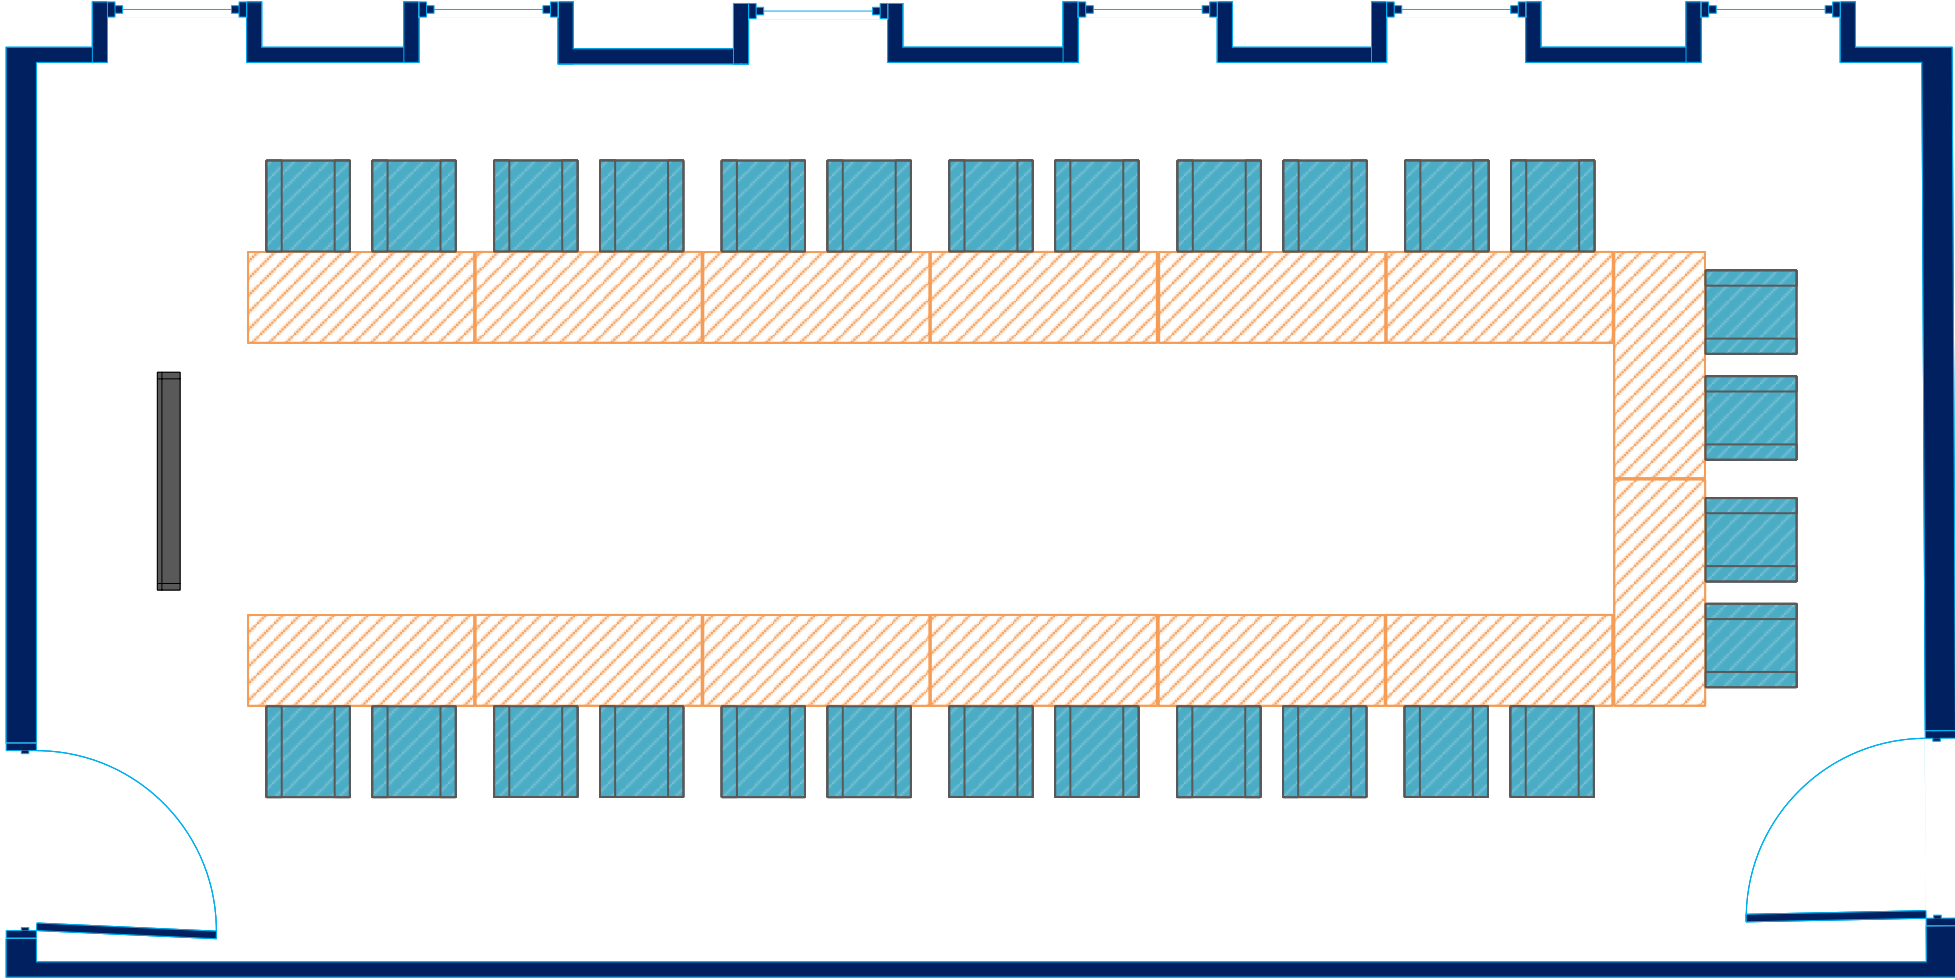

# Ford Seminar 1 Maximum Setups

U Shape x28

Boardroom x32

Classroom x24

Theatre x64