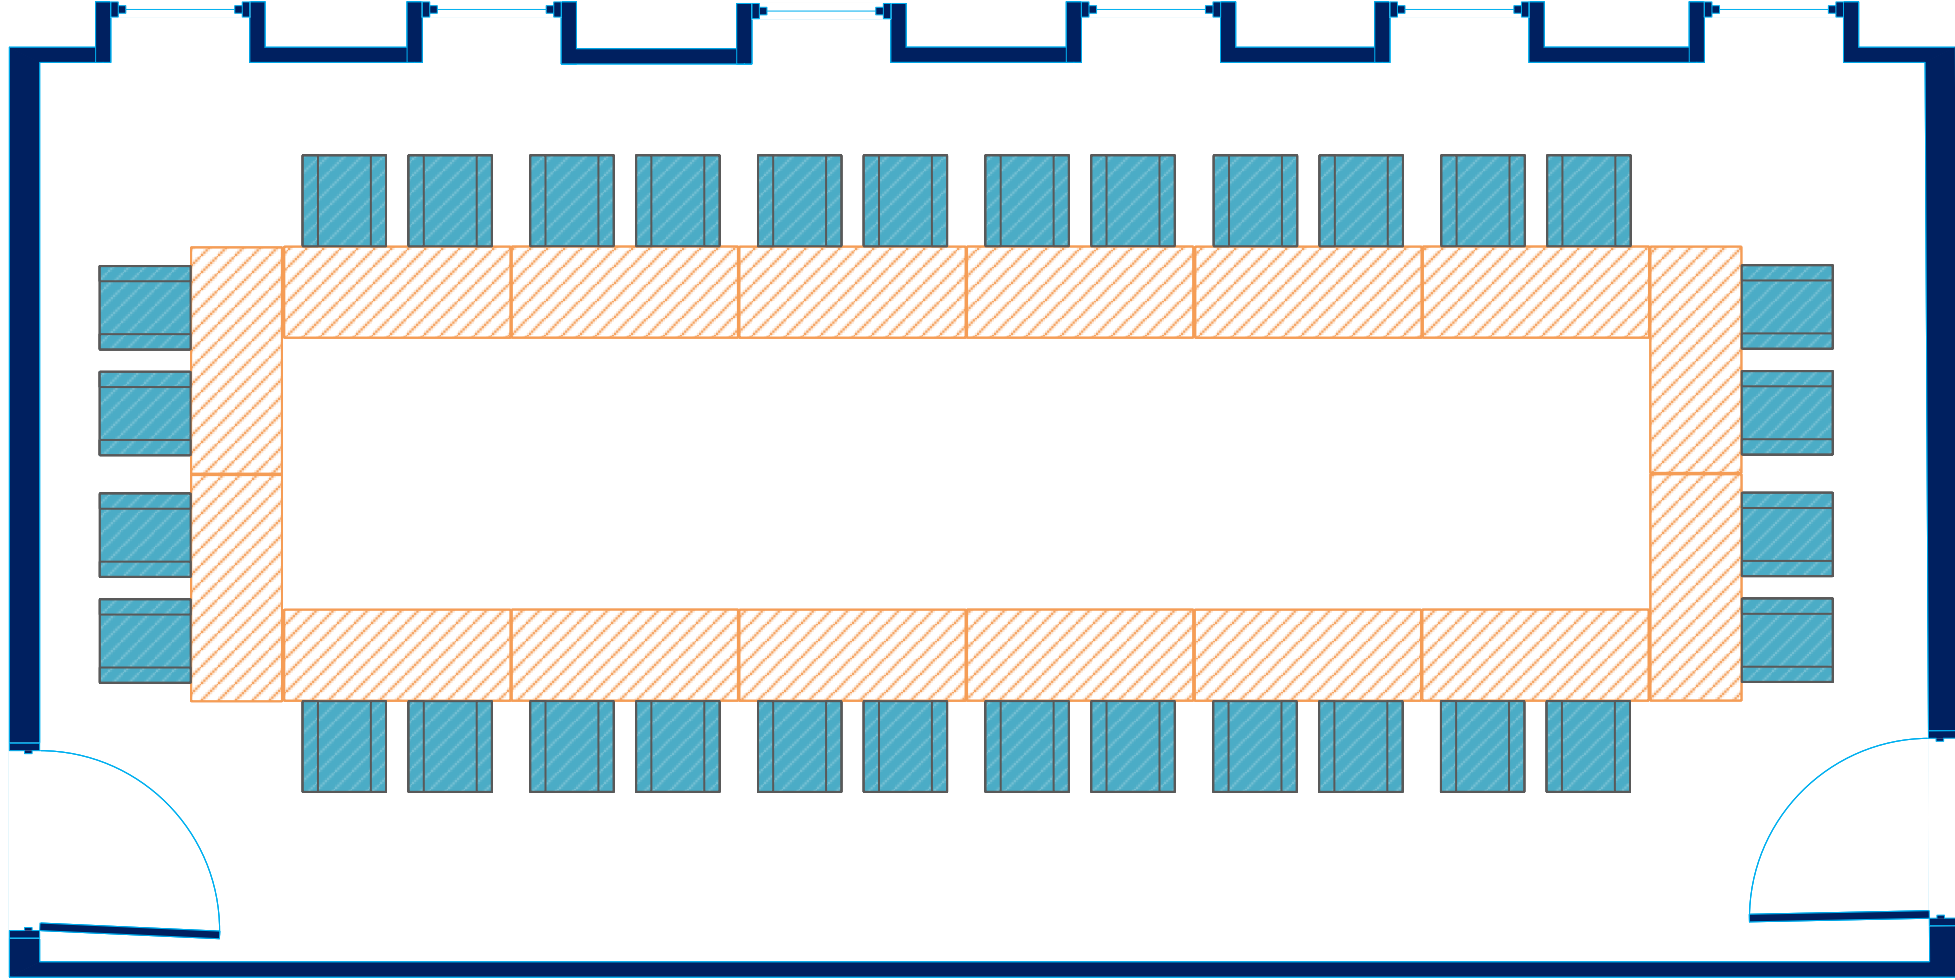

# Ford Seminar 1 Maximum Setups

U Shape x28

Boardroom x32

Classroom x24

Theatre x64