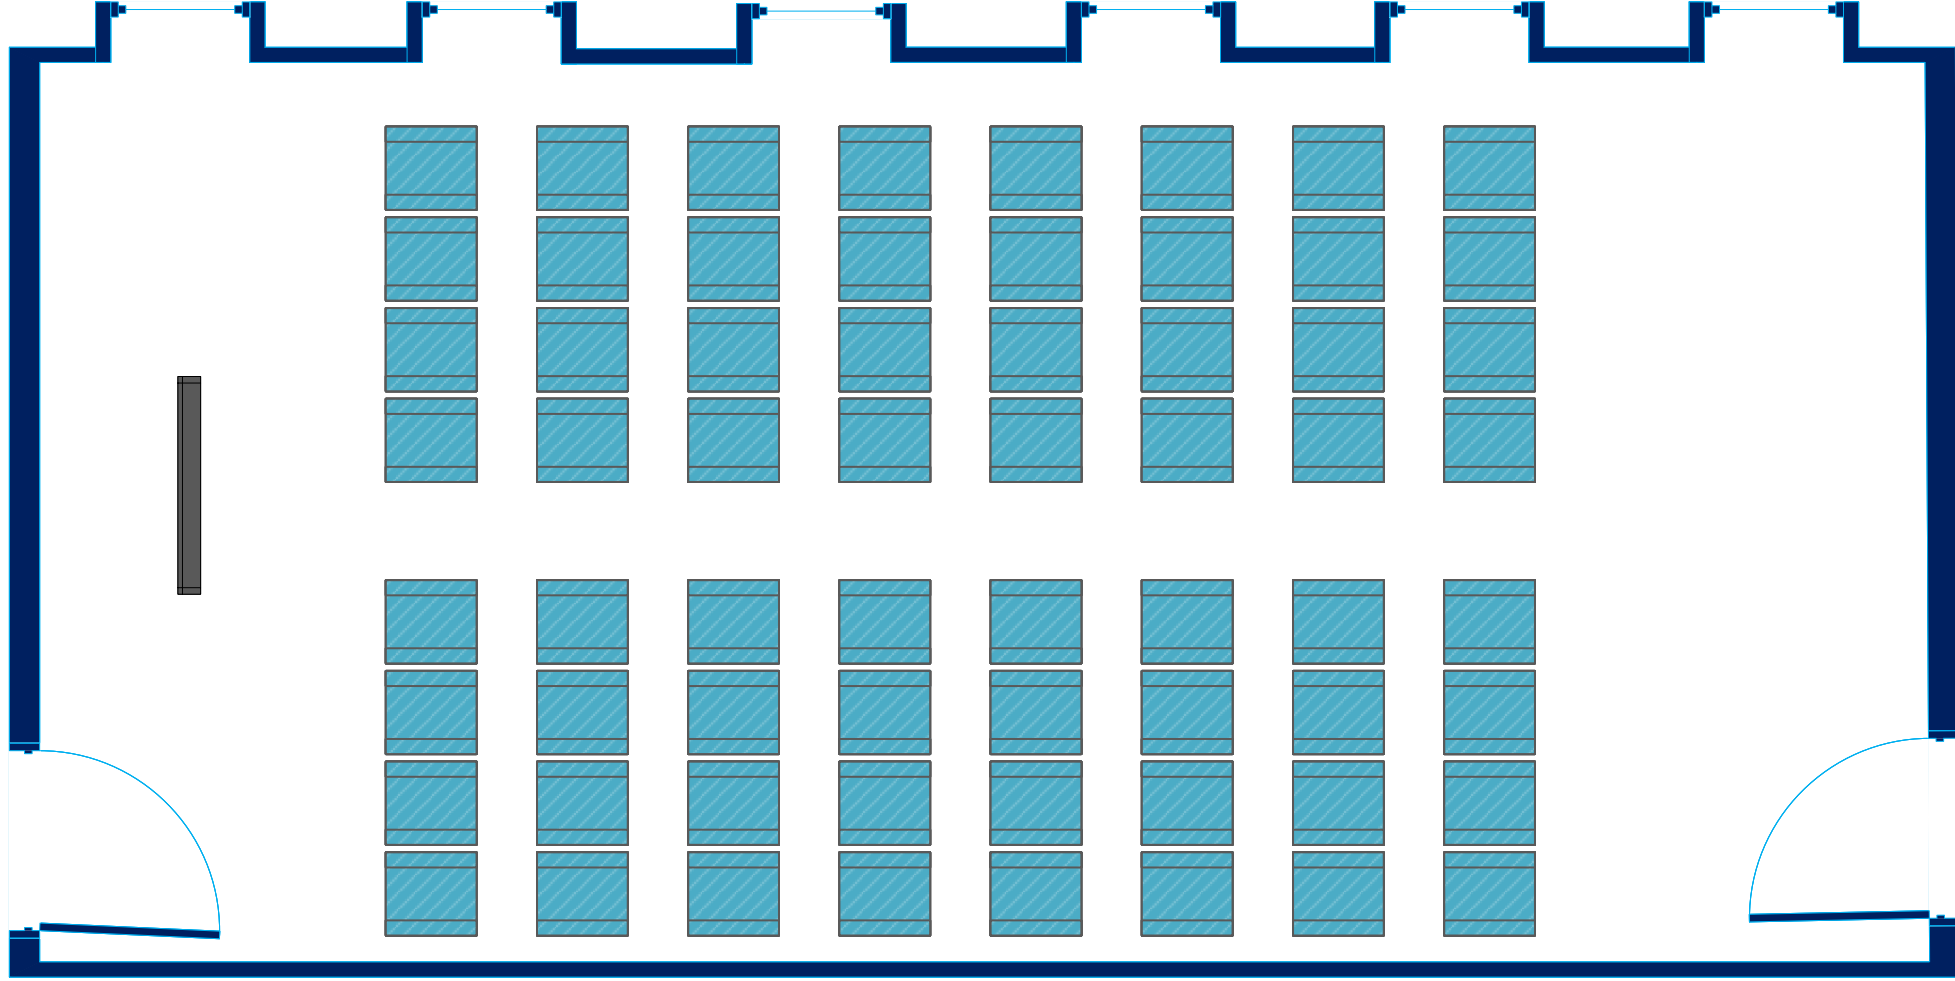

# Ford Seminar 1 Maximum Setups

U Shape x28

Boardroom x32

Classroom x24

Theatre x64