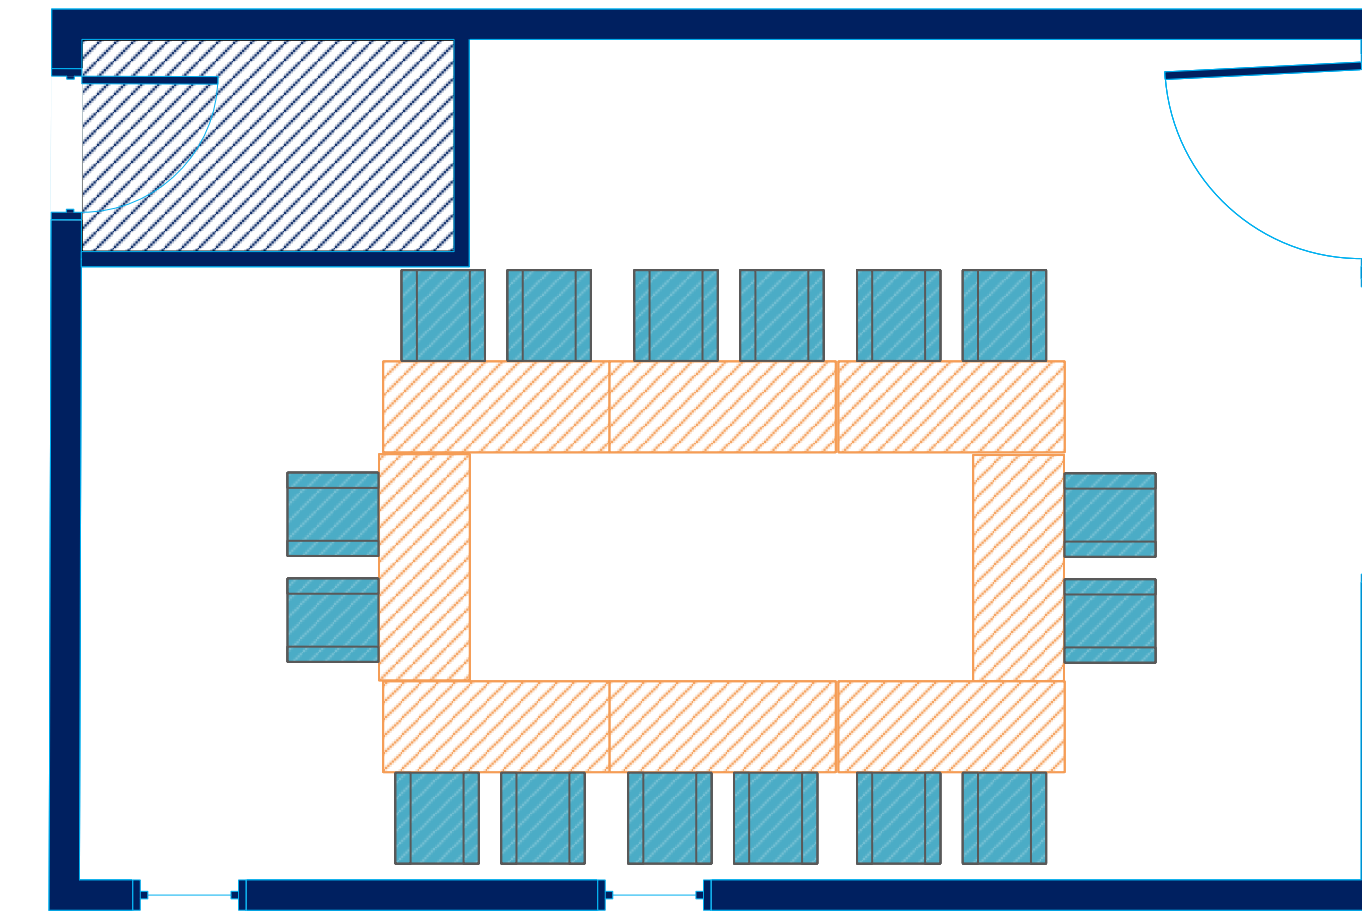

Ford Seminar 3 – Maximum Set ups

F2 - U Shape
x 14

F2 - Boardroom
x 16

F2 – Classroom
x 16

F2 – Theatre Style
x 30