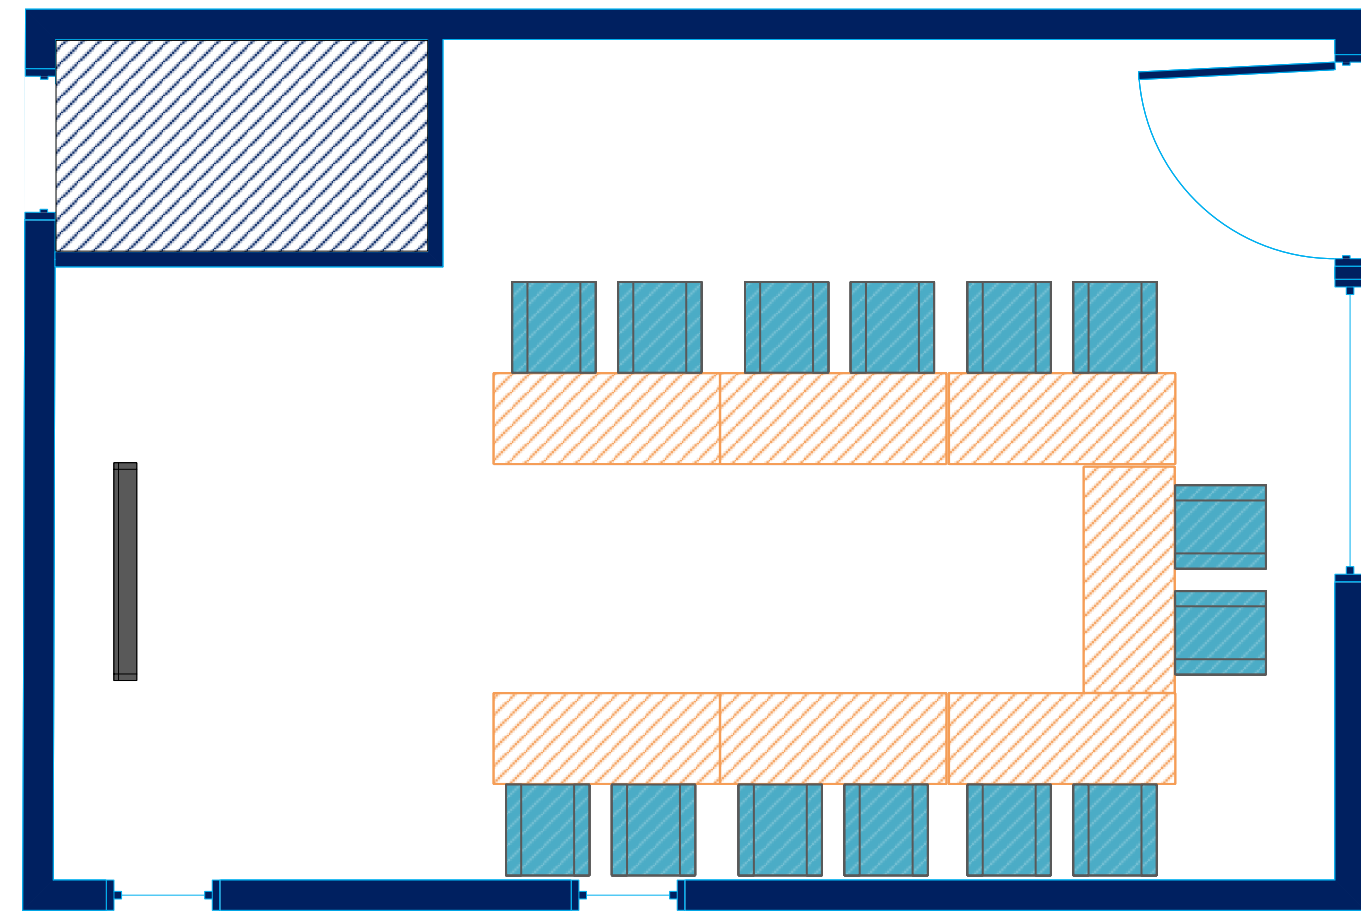

Ford Seminar 3 – Maximum Set ups

F2 - U Shape
x 14

F2 - Boardroom
x 16

F2 – Classroom
x 16

F2 – Theatre Style
x 30