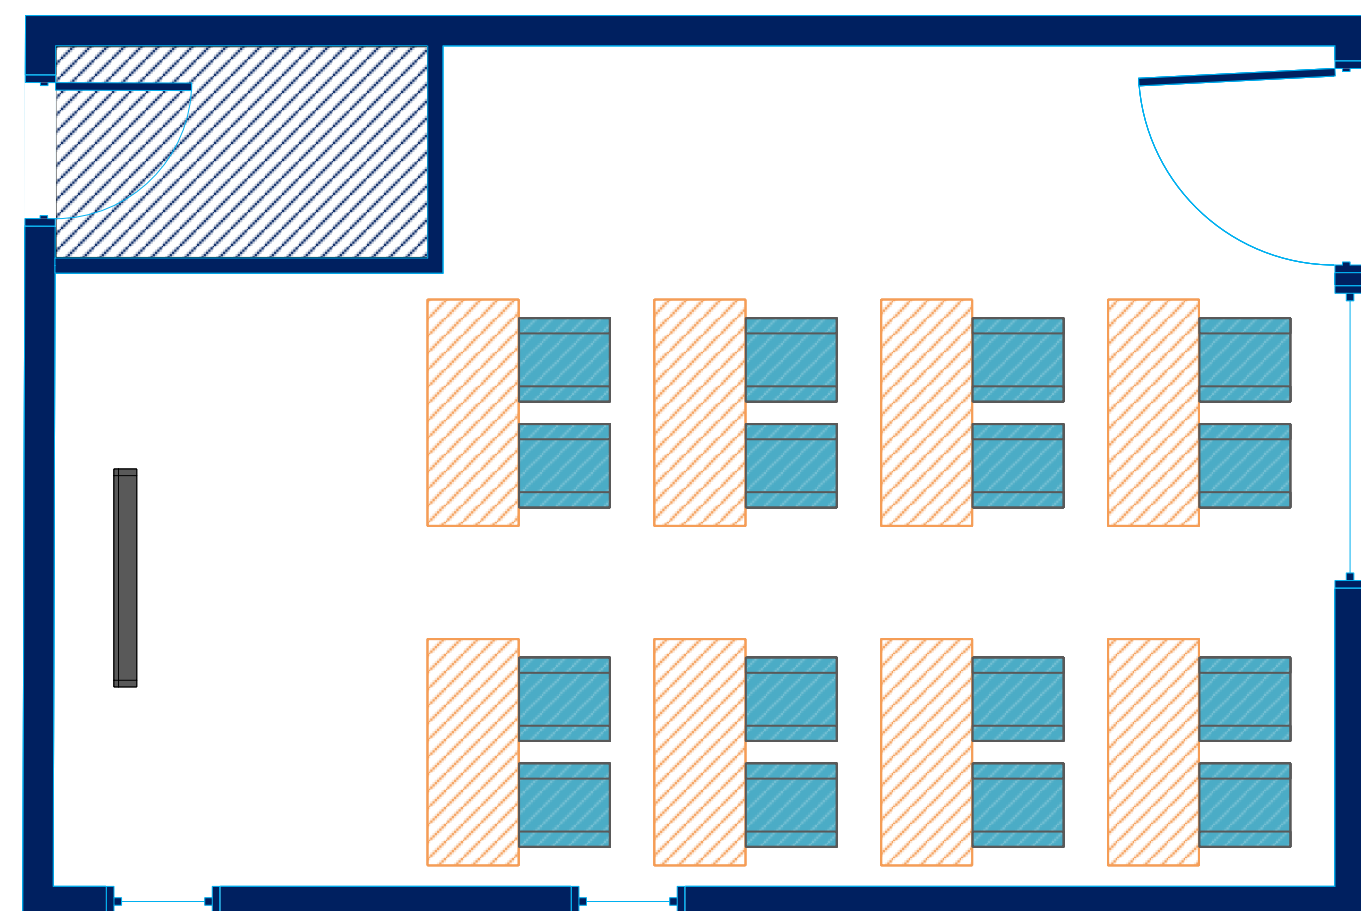

Ford Seminar 3 – Maximum Set ups

F2 - U Shape
x 14

F2 - Boardroom
x 16

F2 – Classroom
x 16

F2 – Theatre Style
x 30