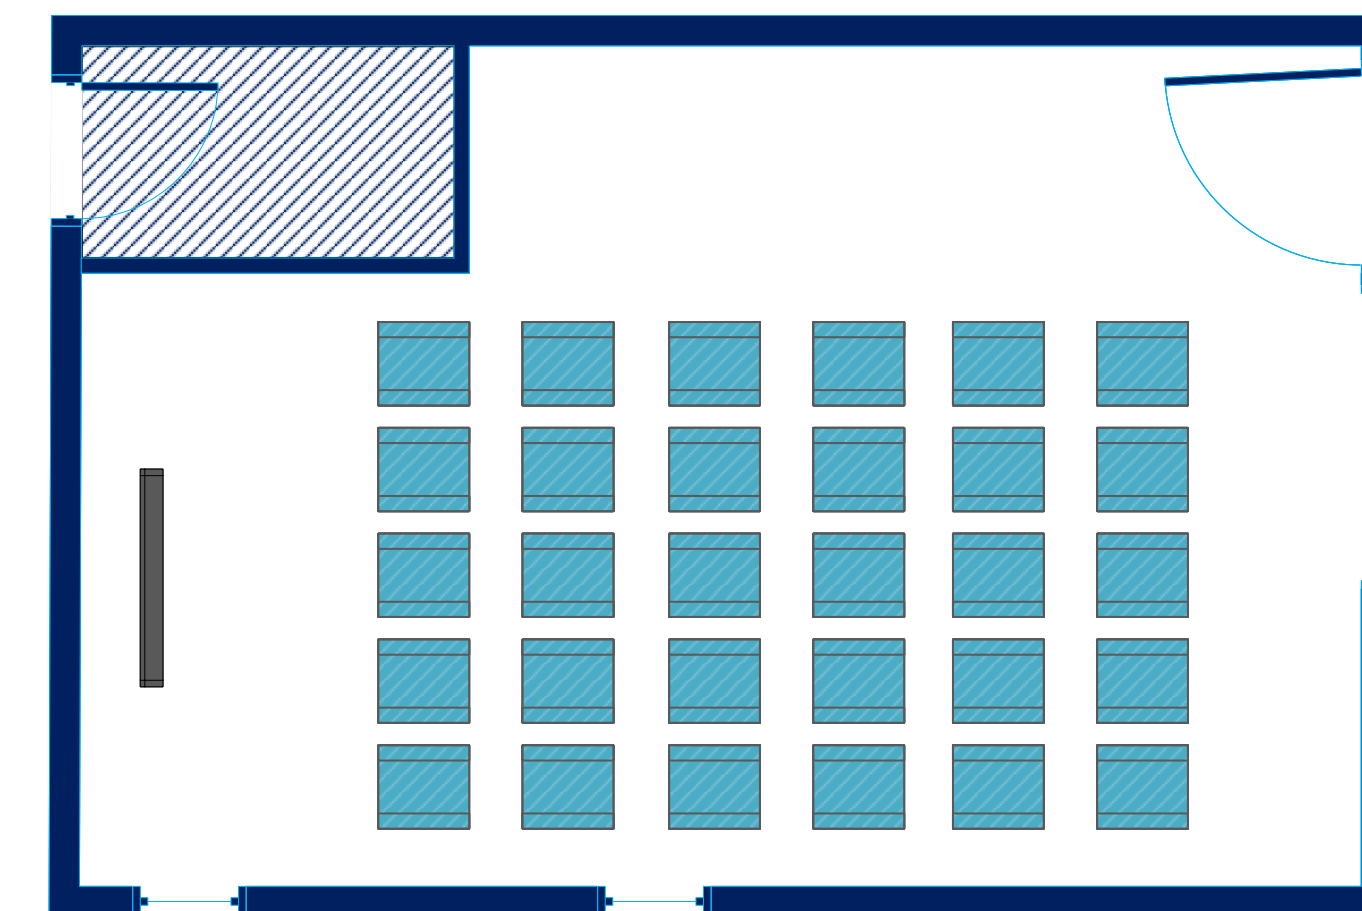

Ford Seminar 3 – Maximum Set ups

F2 - U Shape
x 14

F2 - Boardroom
x 16

F2 – Classroom
x 16

F2 – Theatre Style
x 30